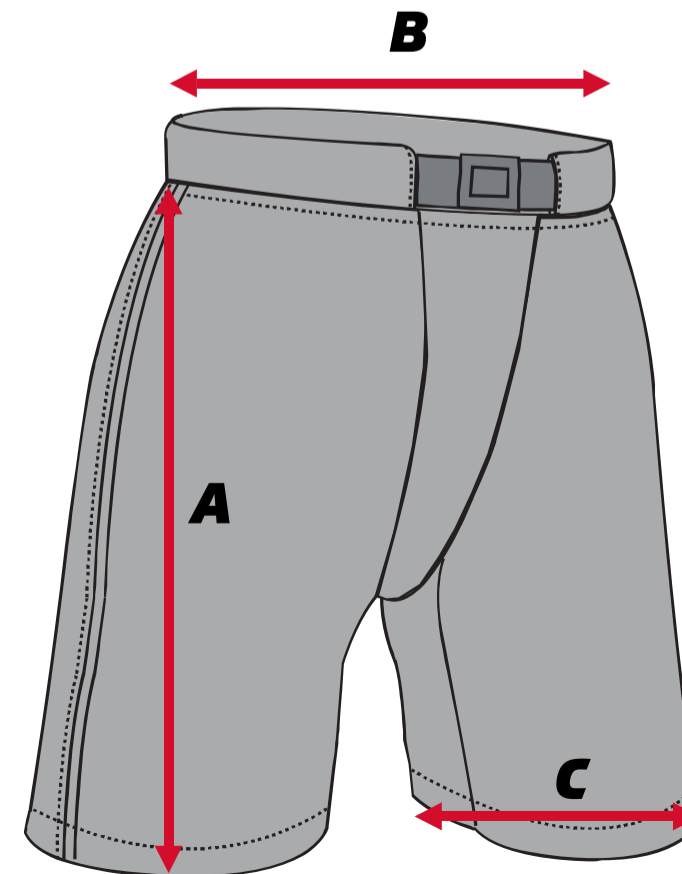

GOALIE JERSEY

	A	B	C	D	E	F	G
YT-GOALIE	25	26	32	12	27	28	7
T-SGOALIE	25	26.5	34.5	15.75	30	33	8.25
T-MGOALIE	25.5	27	35.5	15.75	31.5	33.5	8.5
T-LGOALIE	26.5	28	37.25	16.25	32	34	9
T-XLGOALIE	27.5	29	39.5	17	33	35	9.5
T-2XLGOALIE	28.5	30	40	17.5	34	36	10
T-3XLGOALIE	30	31.5	40.5	17.5	35	37	10.5